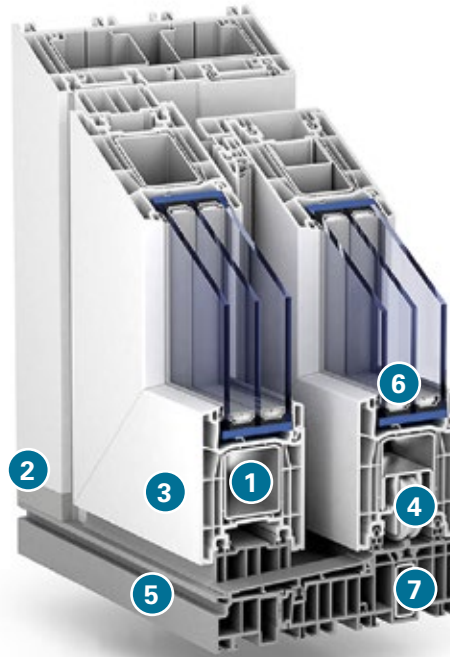

U_D
value up to
0.76
 $W/(m^2k)$

Modern Living.
Perfectly Engineered.

Lux variant

PremiDoor 76

PremiDoor 76 further utilises our proven 76mm platform in the lift and slide door design, boasting opening capabilities up to 6.5m wide x 2.6m high with just two sashes. The increase in available light is also enhanced further with the fixed Lux variant with finishing options extending to colours, foiled finishes, AluClip exterior, along with the pioneering proCoverTec surface finish.

KÖMMERLING®

profine UK Ltd.

Tel. +44 (0)1543 444 900
enquiries@kommerling.co.uk
www.kommerling.co.uk

PremiDoor 76

Innovation and Energy Efficiency

PremiDoor 76 is a high performance large span door that offers impressive levels of thermal and weathering performance with a U_f -value of $1.4 \text{ W}/(\text{m}^2\text{K})$. An impressive U_D -value of $0.76 \text{ W}/(\text{m}^2\text{K})$ can also be achieved, meeting Passivhaus requirements. It's the perfect alternative to a bi-folding door, offering a far greater passage of light, further enhanced with the Lux variant, with the added benefit of a wide range of finishes and 2, 3 and 4 pane opening options. It's also been proven across Europe to withstand the harshest climatic conditions.

- 1 Based on the proven 76mm, 6 & 7 chambered platform.
- 2 Capable of opening sizes up to 6.5m wide x 2.6m high, with just two sashes. Three & four pane variants also available.
- 3 Sash sightline of just 100mm offers a greater passage of light with the added option of the super slimline Lux variant.
- 4 Offers long-term functionality, with the state-of-the-art hardware and provides effortless movement of the sashes, with unique 'soft close' option now available.
- 5 Option for barrier free threshold inside/outside and low threshold option to be launched shortly.
- 6 Capable of glazing up to 48mm with dedicated double and triple glazed units.
- 7 Engineered cill offers impressive rigidity and thermal performance and can be flush mounted.