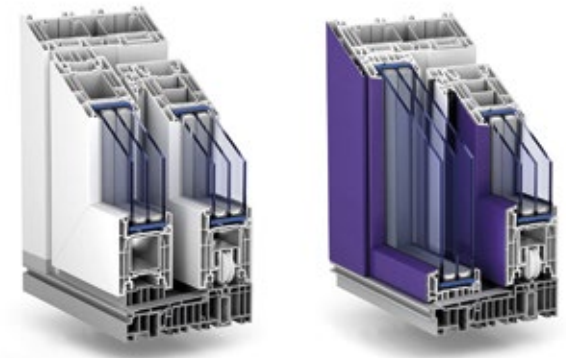

U_D
value up to
0.76
 $W/(m^2k)$

Modern Living.
Perfectly Engineered.

Lux variant

PremiDoor 76

PremiDoor 76 further utilises our proven 76mm platform in the lift and slide door design, boasting opening capabilities up to 6.5m wide x 2.6m high with just two sashes. The increase in available light is also enhanced further with the fixed Lux variant with finishing options extending to colours, foiled finishes, AluClip exterior, along with the pioneering proCoverTec surface finish.

KÖMMERLING®

profine UK Ltd.

Tel. +44 (0)1543 444 900
enquiries@kommerling.co.uk
www.kommerling.co.uk

PremiDoor 76

Innovation and Energy Efficiency

PremiDoor 76 is a high performance large span door that offers impressive levels of thermal and weathering performance with a U_f -value of $1.4 \text{ W}/(\text{m}^2\text{K})$. An impressive U_D -value of $0.76 \text{ W}/(\text{m}^2\text{K})$ can also be achieved, meeting Passivhaus requirements. It's the perfect alternative to a bi-folding door, offering a far greater passage of light, further enhanced with the Lux variant, with the added benefit of a wide range of finishes and 2, 3 and 4 pane opening options. It's also been proven across Europe to withstand the harshest climatic conditions.

- 1 Based on the proven 76mm, 6 & 7 chambered platform.
- 2 Capable of opening sizes up to 6.5m wide x 2.6m high, with just two sashes. Three & four pane variants also available.
- 3 Sash sightline of just 100mm offers a greater passage of light with the added option of the super slimline Lux variant.
- 4 Offers long-term functionality, with the state-of-the-art hardware and provides effortless movement of the sashes, with unique 'soft close' option now available.
- 5 Option for barrier free threshold inside/outside and low threshold option to be launched shortly.
- 6 Capable of glazing up to 48mm with dedicated double and triple glazed units.
- 7 Engineered cill offers impressive rigidity and thermal performance and can be flush mounted.