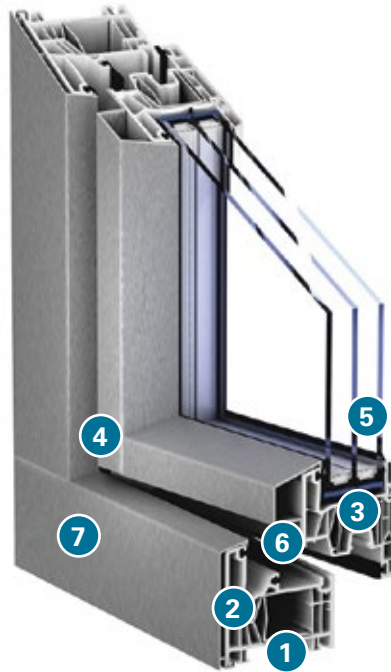

- 1 Introducing the market-defining System 76, harnessing 6 & 7 chambered PVCu/aluminium hybrid design.
- 2 Extraordinary thermal insulation compared with aluminium windows – U_f value of 1.1 $W/(m^2K)$ as standard.
- 3 U_w -value of $<0.80 W/(m^2K)$ for the Passivhaus variant as defined under the ift guideline WA 15/2.
- 4 Flush window design using either butt joined or mitred aluminium profiles, which also add structural rigidity.
- 5 Wide range of glazing options up to 48mm for installation of double and triple glazed units.
- 6 Option of double and centre seal variants.
- 7 Unlimited choice of colour of the aluminium covers due to finishing techniques such as paint, anodised or powder.