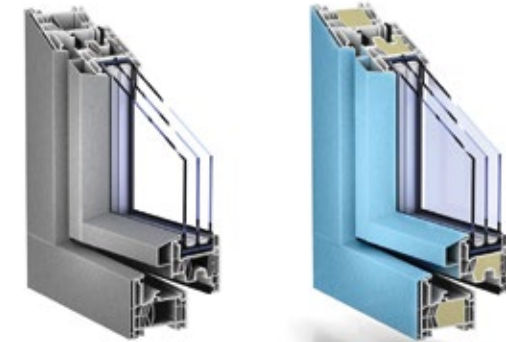

U_w
value up to
0.70
 $W/(m^2k)$

Modern Living.
Perfectly Engineered.

Passivhaus variant

System 76 - AluClip Pro

System 76 AluClip Pro is a revelation in PVCu/ aluminium hybrid window and door design. This provides a flush external appearance with a structural aluminium clip on section, combined with the thermal insulation benefits of PVCu. Double and centre seal variants offer different performance levels, with Passivhaus capabilities through the adoption of proEnergyTec profiles.

- 1 Introducing the market-defining System 76, harnessing 6 & 7 chambered PVCu/aluminium hybrid design.
- 2 Extraordinary thermal insulation compared with aluminium windows – U_f value of 1.1 $W/(m^2K)$ as standard.
- 3 U_w -value of $<0.80 W/(m^2K)$ for the Passivhaus variant as defined under the ift guideline WA 15/2.
- 4 Flush window design using either butt joined or mitred aluminium profiles, which also add structural rigidity.
- 5 Wide range of glazing options up to 48mm for installation of double and triple glazed units.
- 6 Option of double and centre seal variants.
- 7 Unlimited choice of colour of the aluminium covers due to finishing techniques such as paint, anodised or powder.