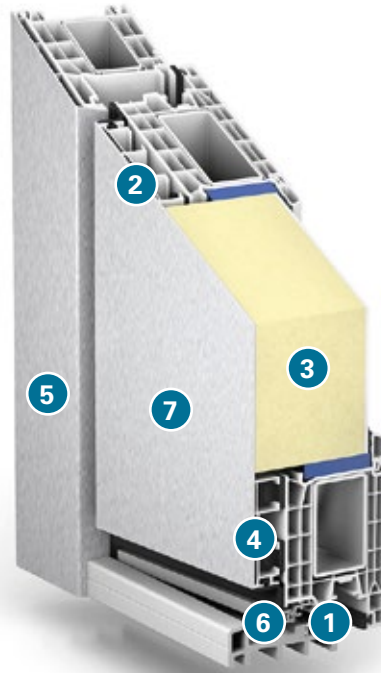

U_D
value up to
0.80
 $W/(m^2k)$

Modern Living.
Perfectly Engineered.

System 76 - AluClip Zero Residential Door

The new patent pending AluClip Zero residential door provides a flush mounted, floating aluminium panel within the door system to replicate the sightlines of the AluClip Zero window variants. This design feature ensures complete stability regardless of temperature extreme, offers impressive weather resistance and also provides Passivhaus levels of performance.

- 1 Introducing the market-defining System 76, harnessing 6 & 7 chambered aluminium/PVCu hybrid design.
- 2 Suitable for high performance residential door prefabricated panelling, 36–86 mm thick.
- 3 Extraordinary thermal insulation with U_D values within the Passivhaus range of $0.80 \text{ W}/(\text{m}^2\text{k})$ or lower.
- 4 Floating panel design, optimises thermal stability.
- 5 Almost unlimited choice of colour of the aluminium covers due to finishing techniques such as paint, anodised or powder finishing.
- 6 Triple seal gaskets offer impressive resistance against wind and rain.
- 7 Wide range of panel options for both contemporary and traditional design appeal.