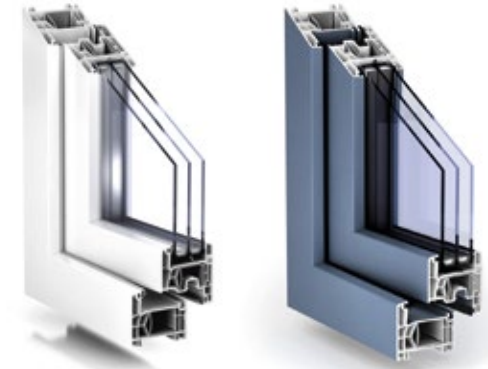

U_w
value up to
0.73
 $W/(m^2k)$

Modern Living.
Perfectly Engineered.

proCoverTec finish

System 76

System 76 is our new window and door platform and has been designed with cutting edge technologies and detailing. This among other market-defining capabilities ensures the best possible U-values and Passivhaus capabilities with proEnergyTec profiles, certified by ift Rosenheim. There are double and centre seal variants, both offering a wide range of flat colours, over 40 foiled finishes, several AluClip exteriors, along with the pioneering proCoverTec surface finish.

KÖMMERLING®

profine UK Ltd.

Tel. +44 (0)1543 444 900
enquiries@kommerling.co.uk
www.kommerling.co.uk